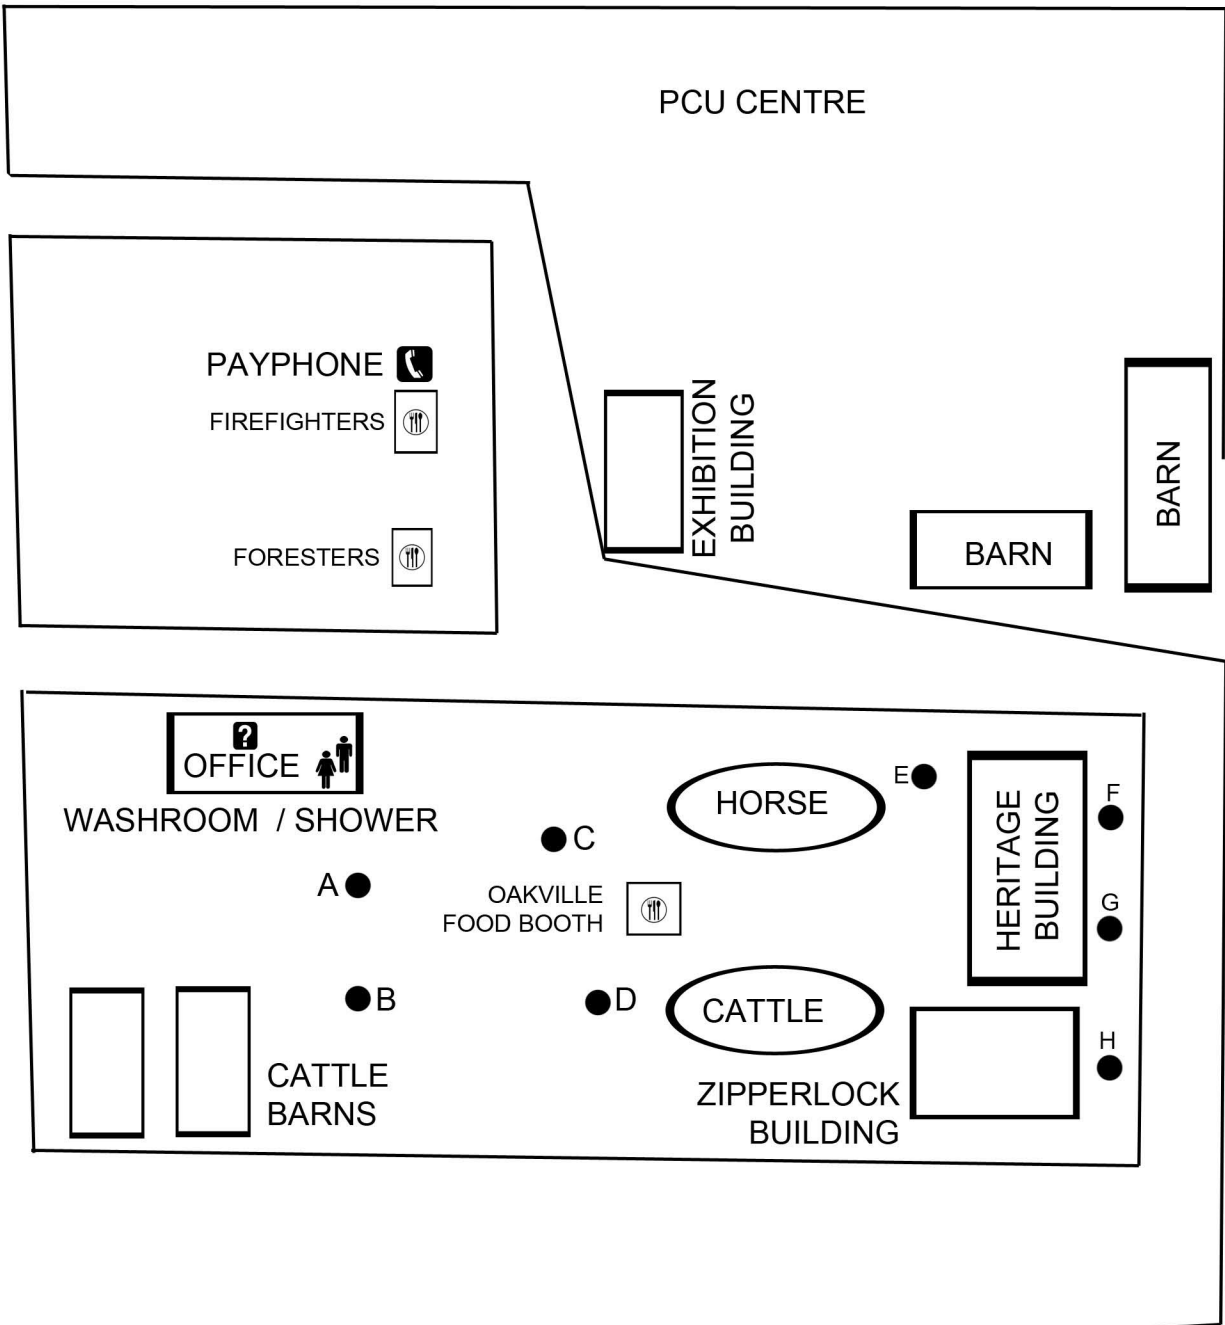

SPLASH ISLAND

POOL
PARKING
LOT

LEDGER
1 - 24 SERVICES SITES
A - J OVERFLOW WITH HYDRO

UNSERVICED SITES
IS ANY OTHER GREEN SPACE

BRIDGE

PORTAGE
GOLF
COURSE

MAYFAIR
FARMS